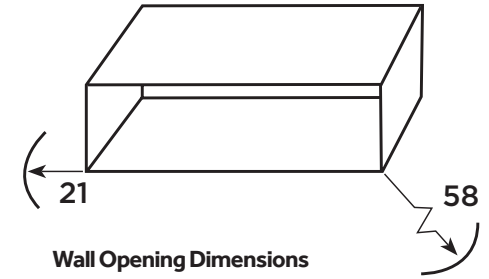

Wall Sleeve Dimensions

RAB42MG* Wall Sleeve

Heavy-gauge steel, 4 pc design with insulation. A-42", B-13-3/4", C-16" Also available in 16", 18", 20" and 24" depths

RAB42PG Wall Sleeve

4 pc fiberglass reinforced polyester compound with stainless steel locking components. A-42", B-14", C-16"

Maximum Cord Extension

Wall Opening Dimensions

Add 1/4" to A and C dimensions for all cut-outs.
16-1/4" Min. H x 42-1/4" Min. W

265-Volt - Permanent (P, CORD SET) and Direct-Connect Units (D)						
BTUh Size	7K/9K			12K/15K		
Power Connection Kit	RAK515P RAK515D	RAK520P RAK520D	RAK530P RAK530D	RAK515P RAK515D	RAK520P RAK520D*	RAK530P RAK530D*
Total Watts	2440	3450	4850*	2460	3470	4870*
Heater Watts	2400	3400S	4800S*	2400	3400	4800*
Heater BTU	8100	11600	16300*	8100	11600	16300*
Total Amps	9.1	12.9	18.1	9.3	13.1	18.4
(MCA)	15	20	25	15	20	25
Recommended Protective Device (MOCP)	15 Amp Time-Delay Fuse or Breaker	20 amp Time-Delay Fuse or Breaker	25 amp Time-Delay Fuse or Breaker	15 amp Time-Delay Fuse or Breaker	20 amp Time-Delay Fuse or Breaker	25 amp Time-Delay Fuse or Breaker