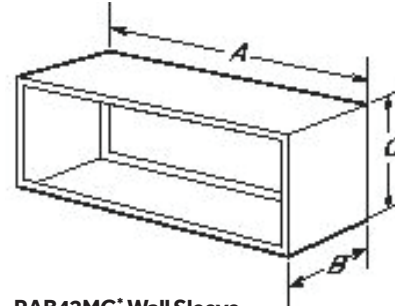

Retrofit Kits

RAK40 – Deflector Kit to adapt chassis for use with non-GE exterior louvered grilles.

Ducted Applications

AZHS, AZES, & AZVS Series without make-up air can be used with ductwork to heat or cool more than one room. RAK6053 Duct Adapter is applied to the top of case over the air discharge. RAK601B Duct Extension is applied to right or left of adapter. Locally fabricated ductwork may be added to extend to maximum recommended straight distance of 15 feet in one direction.

Wall Sleeve Dimensions

RAB42MG* Wall Sleeve

Heavy-gauge steel, 4 pc design with insulation. A-42", B-13-3/4", C-16" Also available in 16", 18", 20" and 24" depths

RAB42PG Wall Sleeve

4 pc fiberglass reinforced polyester compound with stainless steel locking components. A-42", B-14", C-16"