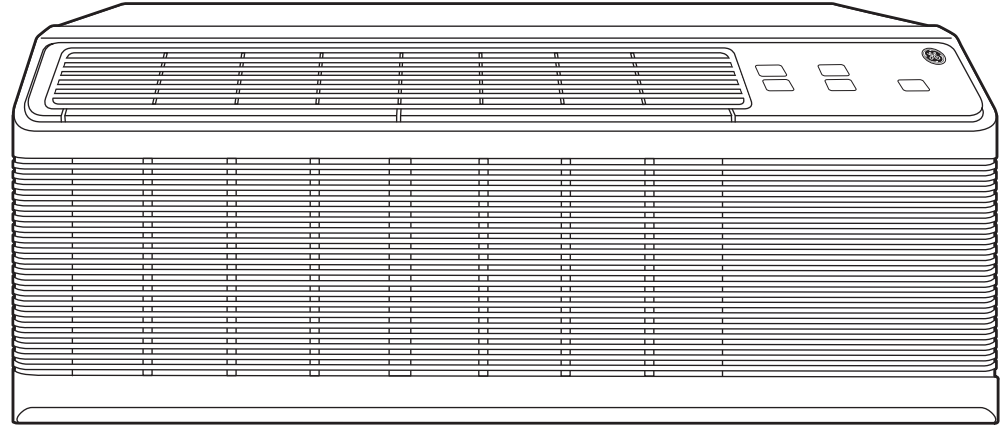

AZVS15ERXWA

GE Zoneline® Variable Speed Heat Pump Unit with ICR, 265 Volt

Features & Benefits

- Nominal Cooling Capacity - 15,000 BTU
- Variable Cooling Range - 4,000 to 15,000 BTU
- Energy Efficiency - 10.7 EER, 16 SEER
- Dehumidification - 2 Pints/Hour
- Nominal Heat Pump Capacity - 14,000 BTU
- Variable Heat Pump Range - 4,000 to 14,000
- Heat Pump Efficiency - 3.4 COP, 7 HSPF
- Heat Pump Down to 0°F with Reverse Cycle Defrost
- Indoor Fan CFM (High/Low) - 525/250
- Electronic Touch Controls with LED Display
- On-Board Wi-Fi - SmartHQ Management Subscription Provides Building Wide Remote Management and Diagnostics
- Quiet Operation - Baked-On Mastic Sound Barrier, Cross Flow Blower and Two DC Fan Motors Create Less Noise to Ensure Comfort
- ICR (Internal Condensate Removal) Equipped - Reduces Condensate During Heat Pump Operation
- SMC Base Pan and Bulkhead - No Rusting and Helps Block Noise
- Heat & Freeze Sentinels - Keeps the Room from Overheating or Freezing
- Boost Heat Option - Provides Supplemental Resistance Heat in Heat Pump Mode
- Electronic Temperature Limiting - Prevents Expensive Over-Cooling or Over-Heating of the Room
- Fresh Air Vent CFM (Fully Open High Fan) - TBD
- R 454B Refrigerant